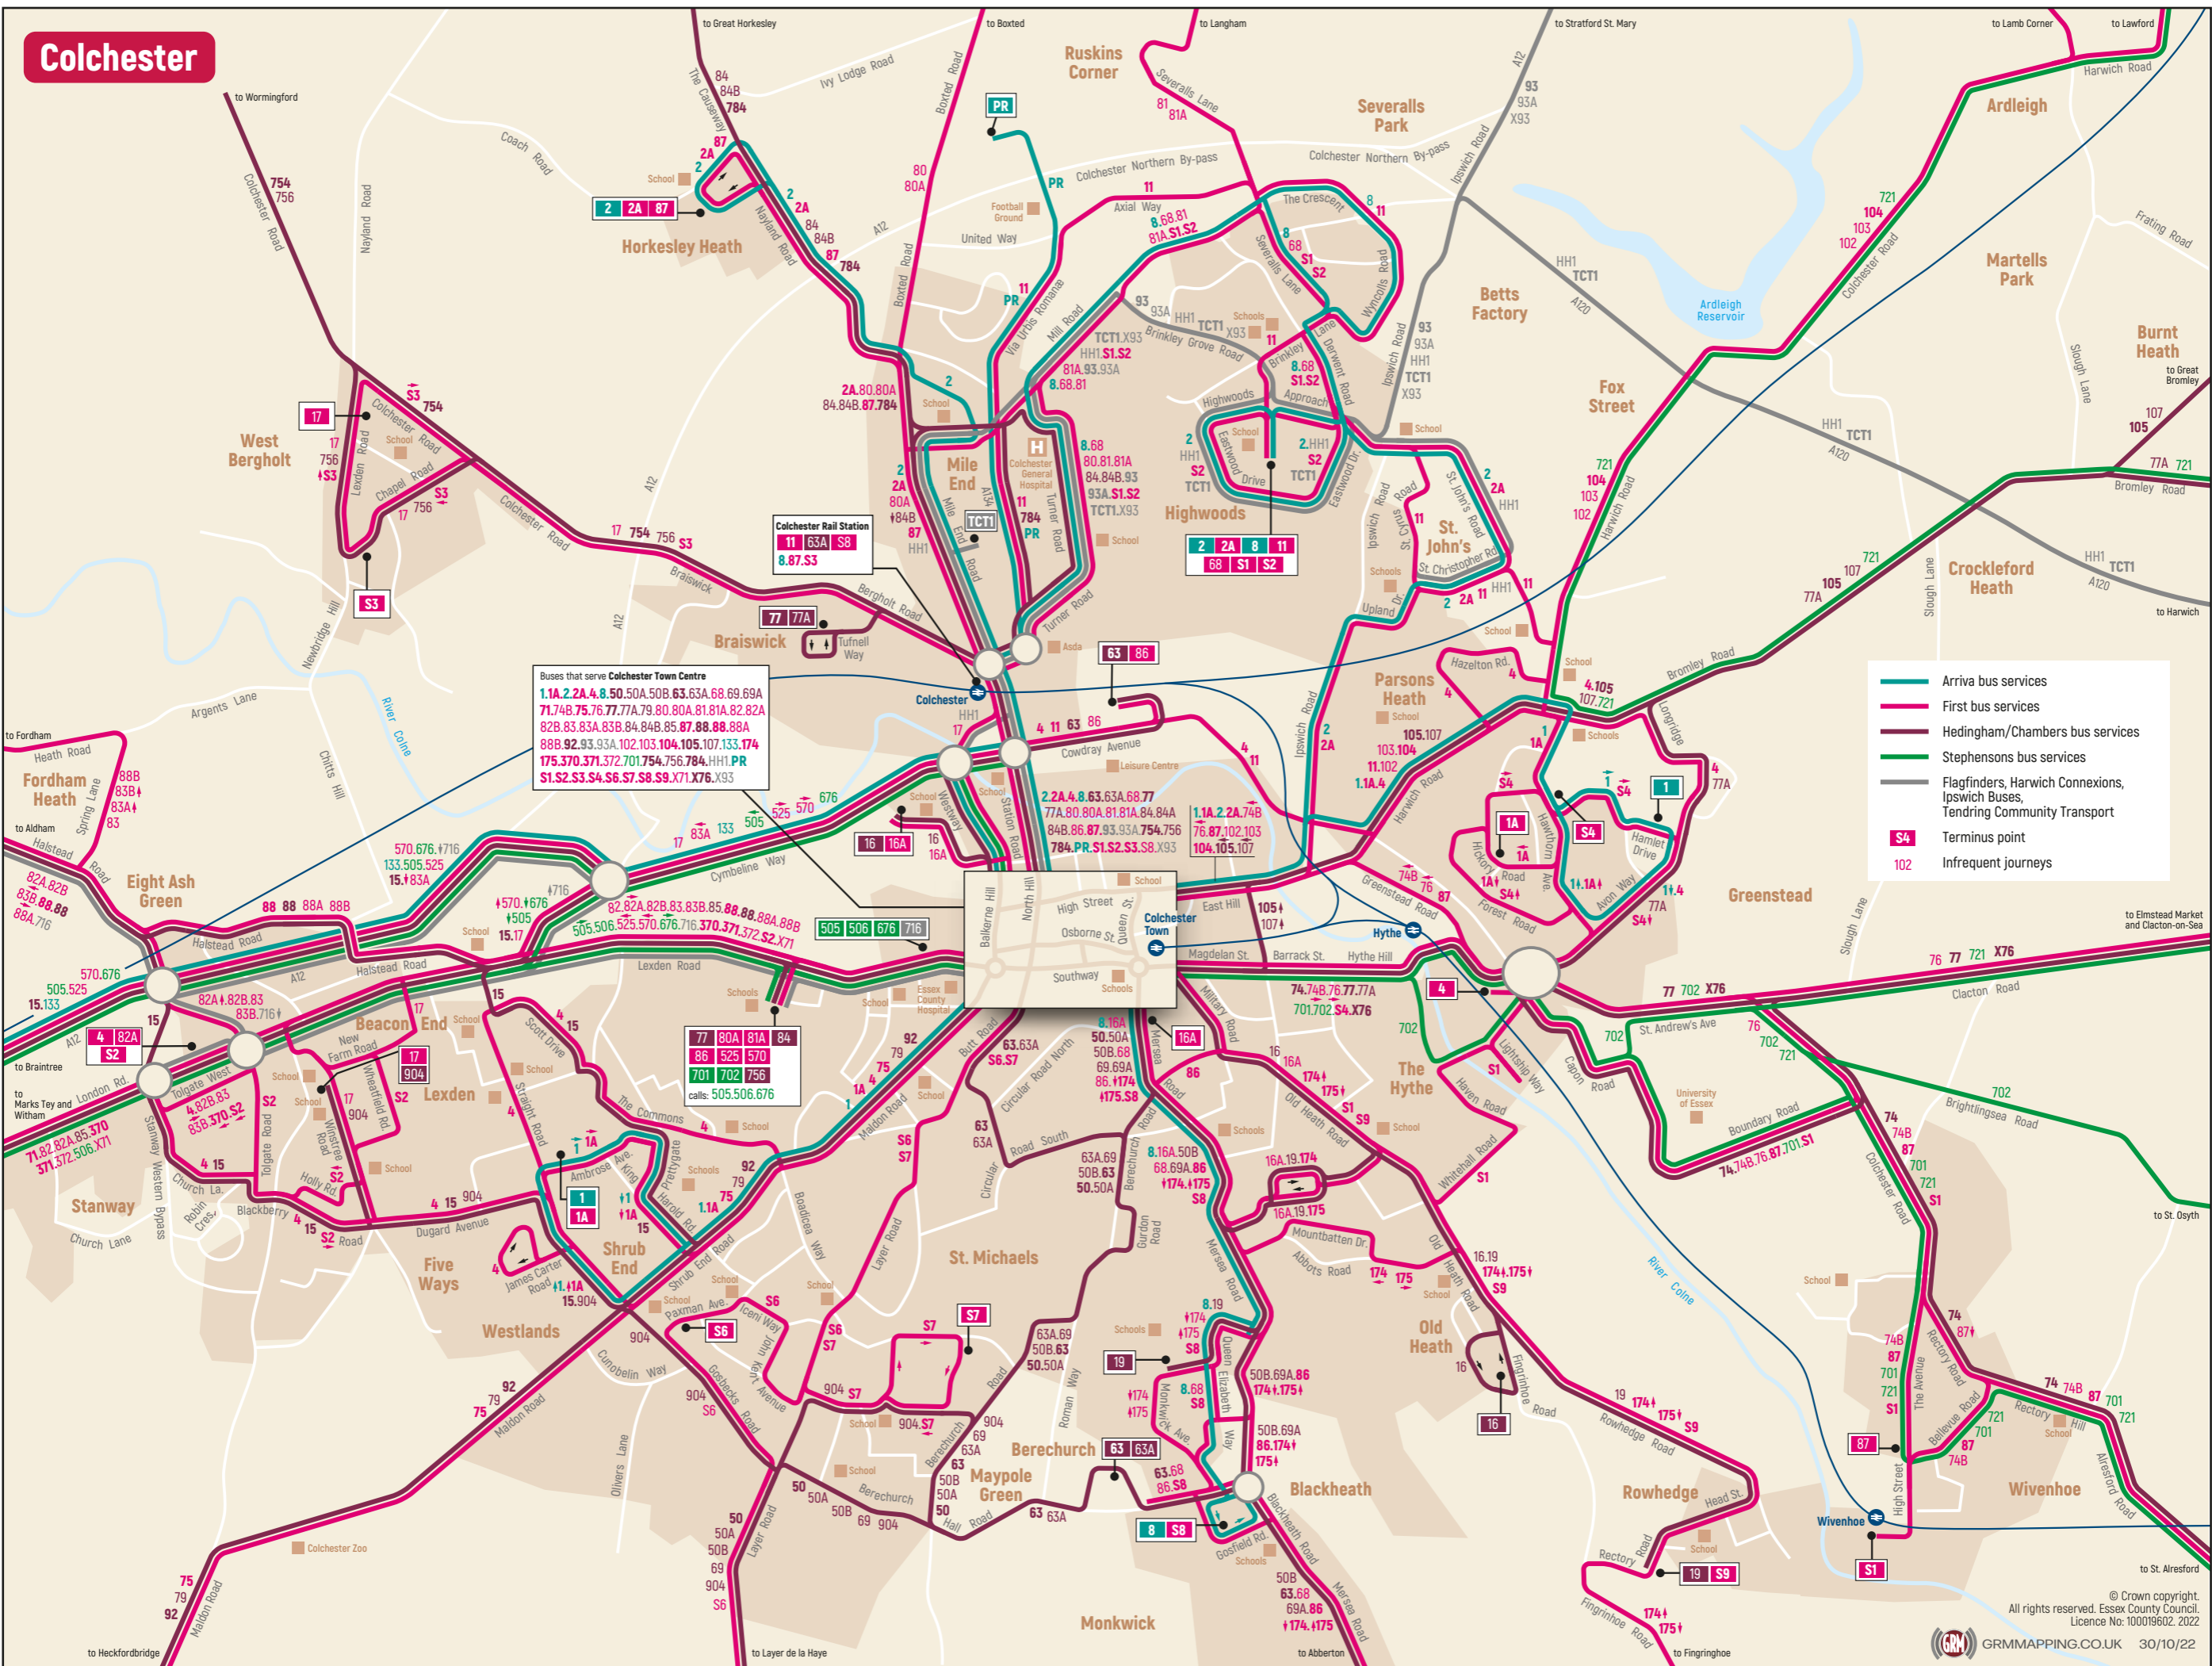

Colchester

Buses that serve Colchester Town Centre
1.1A.2.2A.4.8.50.50A.50B.63.63A.68.69.69A.71.74B.75.76.77.77A.79.80.80A.81.81A.82.82A.82B.83.83A.83B.84.84B.85.87.88.88A.88B.92.93.93A.102.103.104.105.107.133.174.175.370.371.372.701.754.756.784.HH1.PR.S1.S2.S3.S4.S6.S7.S8.S9.X71.X76.X93

- Arriva bus services
- First bus services
- Heddingham/Chambers bus services
- Stephenson's bus services
- Flagfinders, Harwich Connexions, Ipswich Buses, Tendring Community Transport
- S4 Terminus point
- 102 Infrequent journeys